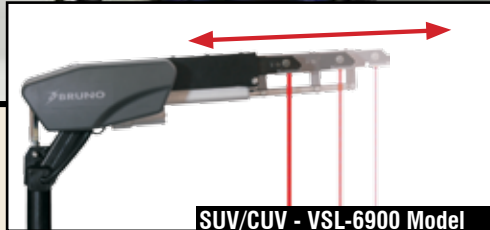

Simplicity of Design and Adaptability

*Lift and store any kind of scooter or power wheelchair
...in all kinds of vehicles!*

SUV/CUV - VSL-6900 Model

The Telescoping Lift Head, on the Model VSL-6900, provides additional extension to address protruding bumpers, especially when handling larger mobility devices.