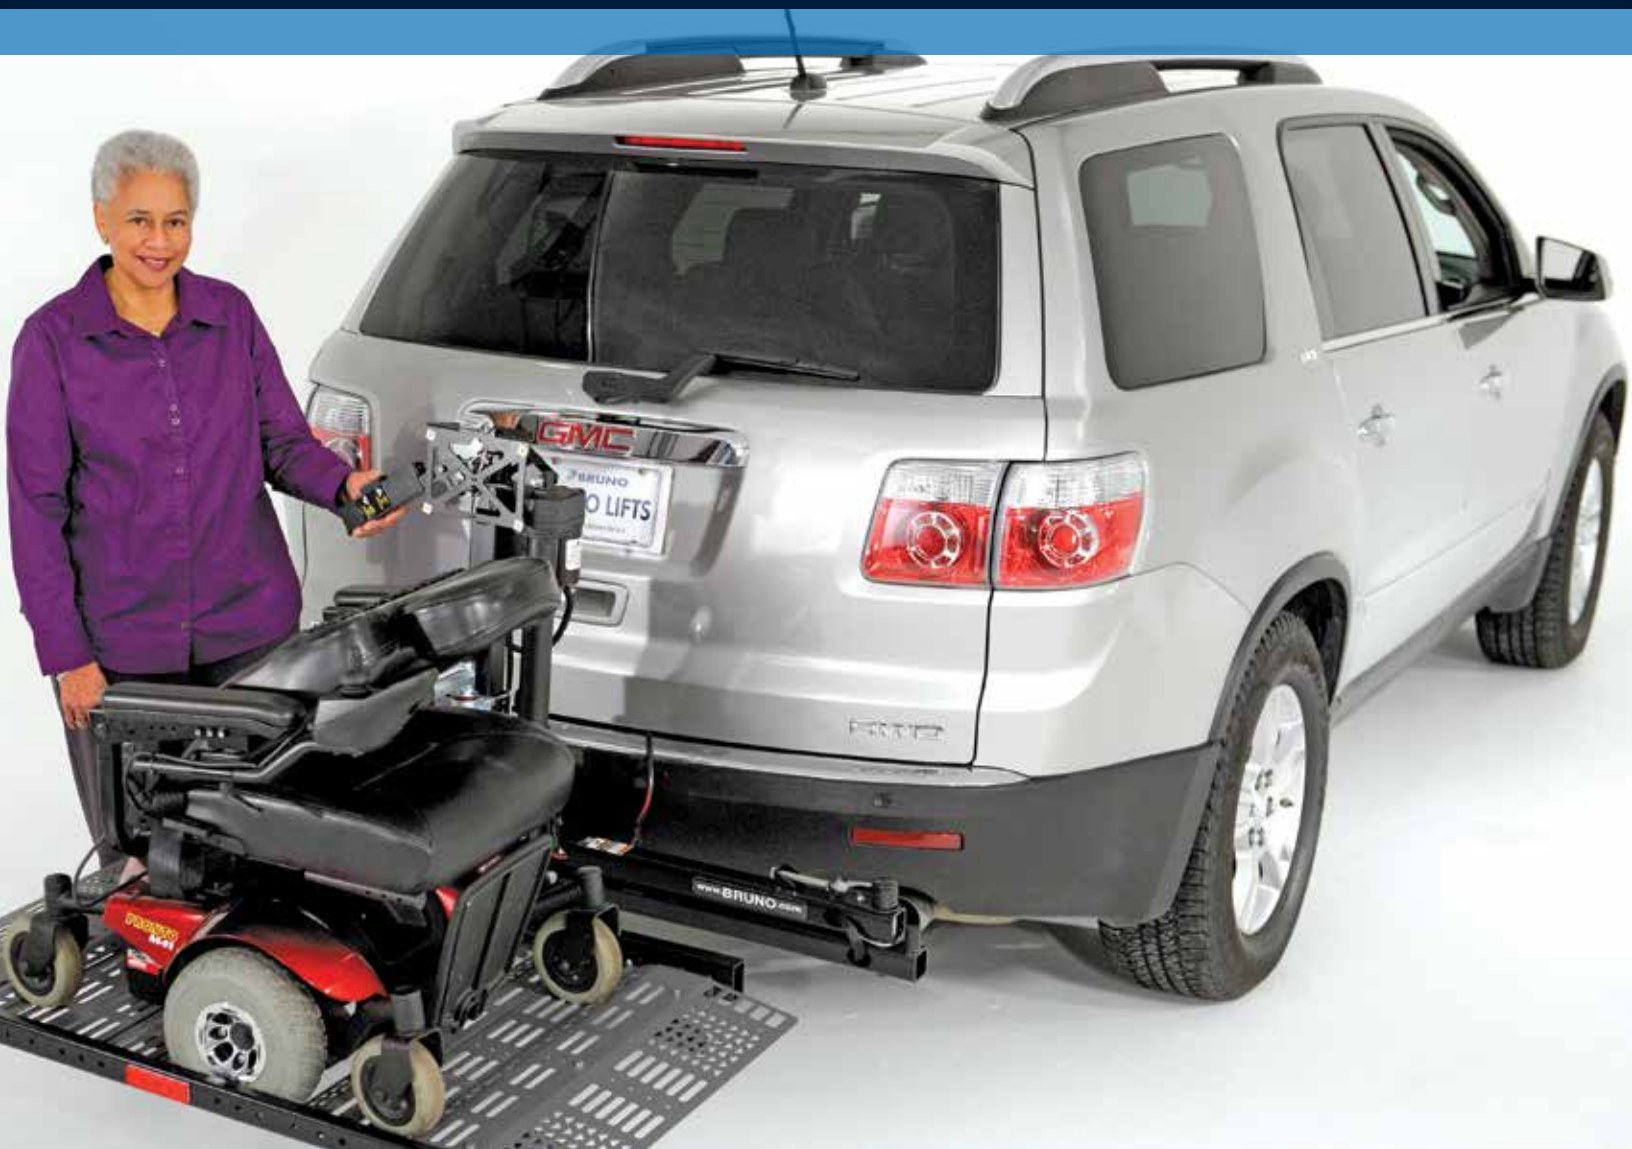

OUT-SIDER[®]

EXTERIOR PLATFORM LIFT

The Out-Sider is lighter, stronger,
smoother, more adjustable,
and easier to use.

 **BRUNO[®]**
for your independence

EXTERIOR PLATFORM LIFT

Transport Your Mobility Device Outside Your Vehicle With Complete Confidence

This easy to use product lifts and stores your unoccupied scooter or powerchair outside your vehicle at the touch of a button. Simply drive or roll your mobility device on the platform, press a button, and let the Out-Sider do the lifting for you. Scooters and powerchairs are automatically secured when lift is raised and it's high enough you need not worry about your lift bumping the road.

Swing-Away Option

The convenient Swing-Away option allows you to easily rotate the Out-Sider almost 180° for complete access to the back hatch, trunk or tailgate, and is angle adjustable.

Mid Wheel Drive Platform Option

- Adjustable wheel chock accommodates 10" and 14" drive wheels
- Smooth drive-on ramp
- Lightweight
- Slim profile behind vehicle

The Out-Sider works on many types of vehicles... minivans, SUVs, CUVs, pickup trucks, full-size vans and sedans