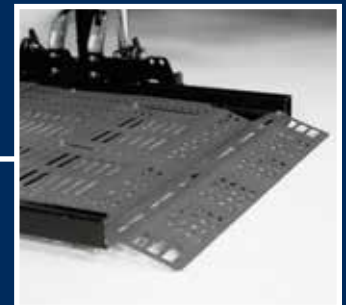

Easy Drive On/Drive Off Platform

Self-Leveling Platform with Platform Traction Coating