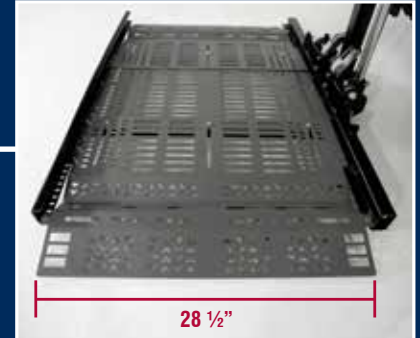

Easy, one button operation with built-in safety latch to prevent unintentional platform lowering

Widest Standard Platform in the Industry